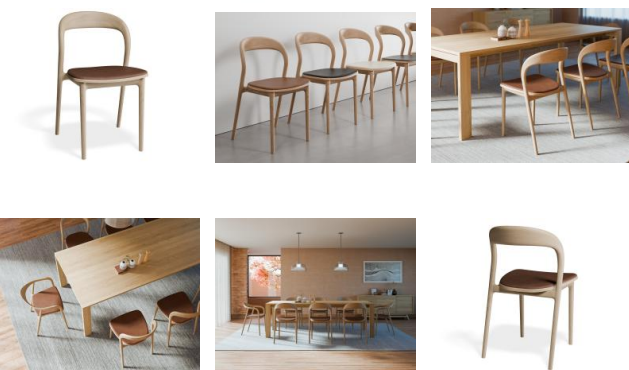

Mia Wooden Dining Chair Natural Ash Upholstered Seat

Product Specifications

Seat Height:	46cm
Overall Size:	47cm W x 78cm H x 53cm D
Frame Colour & Material:	Natural American Ash
Seat Colour & Material:	Faux Leather PU
Assembly:	None Required

Available Options

Vintage Tan Vegan Leather Seat Pad
Vintage Green Vegan Leather Seat Pad
Vintage Black Vegan Leather Seat Pad
Vintage Grey Vegan Leather Seat Pad
White Vegan Leather Seat Pad
Cloud Grey Fabric Seat Pad
Storm Grey Fabric Seat Pad