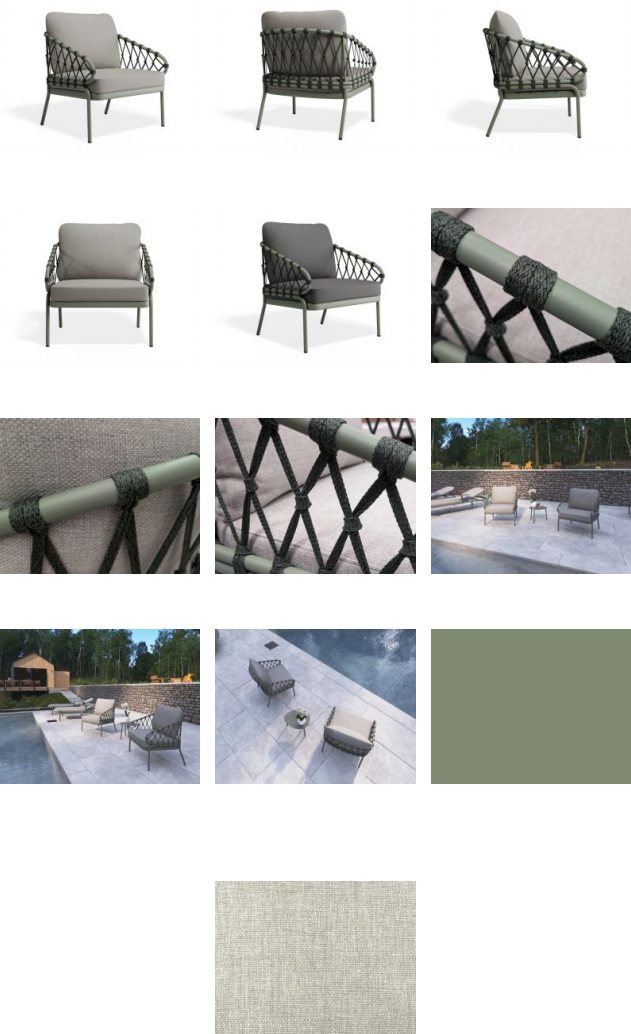

Kara Outdoor Single Lounge Chair Eucalyptus Green Frame

Product Specifications

Dimensions (With Cushions)	W 70cm x D 76cm x H 83cm
Seat Cushion Size	W 64cm x D 61cm x H 10cm
Backseat Cushion Size	W 58cm x D 22cm x H 47cm
Seat Height	42cm
Arm Height	60cm
Cushion Material	Olefin Fabric
Frame Colour	Matt Eucalyptus Green
Frame Material	Powdercoated Aluminium
Assembly	None Required
Manufacturer	Bent Design Studio

Available Options

- Sandy Grey Cushions
- Granite Grey Cushions