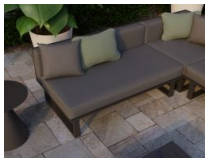

Vivara Sofa - Charcoal - Modular Section C - No Arm

Product Specifications

Width / Length / Depth	85cm / 142cm / 85cm
Overall Height	68cm
Seat Height	43cm
Internal Seat Depth	68cm
Back Cushion Height	26cm
Cushion Thickness	14cm
Scatter Cushions Included	2
Frame Colour	Matt Charcoal
Frame Material	Powdercoated Aluminium
Cushion Material	Polyester Texteline Outdoor Fabric
Cushion Colour	Dark Grey
Manufacturer	Bent Design Studio