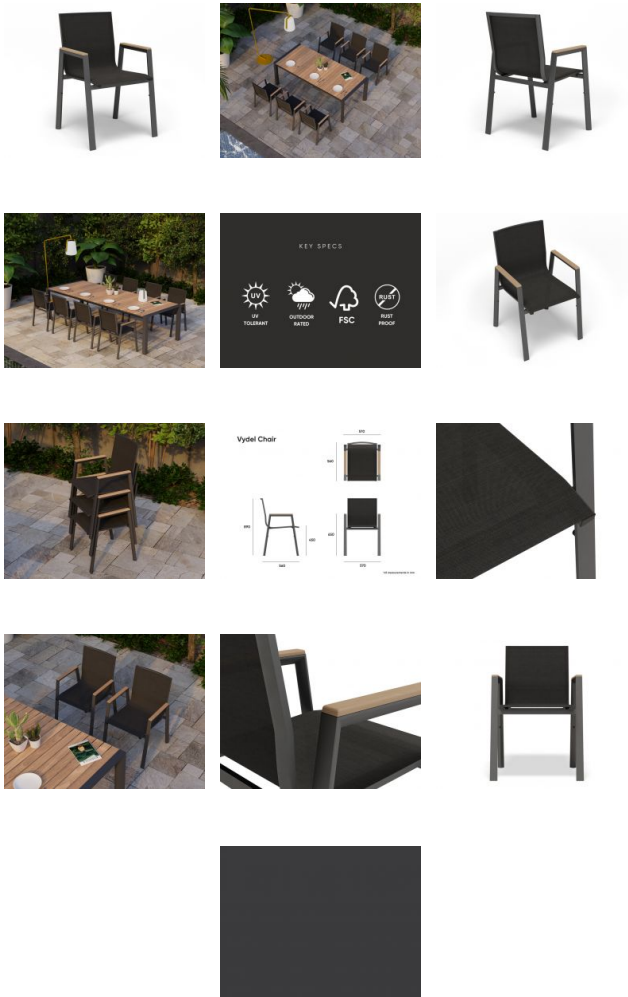

Vydel Armchair - Outdoor - Charcoal

Product Specifications

Seat Height:	45cm
Armrest Height:	65cm
Overall Size:	57cm W x 89cm H x 56cm D
Frame Colour & Material:	Charcoal Aluminium Powdercoated with Teak Armrests
Mesh Colour & Material:	Carbon Black Plexus Weave (Polyethylene)
Suitable:	Indoor / Outdoor
Foot Protector:	Nylon Slides
Use:	Residential/Commercial
Designer:	Bent Design Studio

Manufacturer
BENT DESIGN