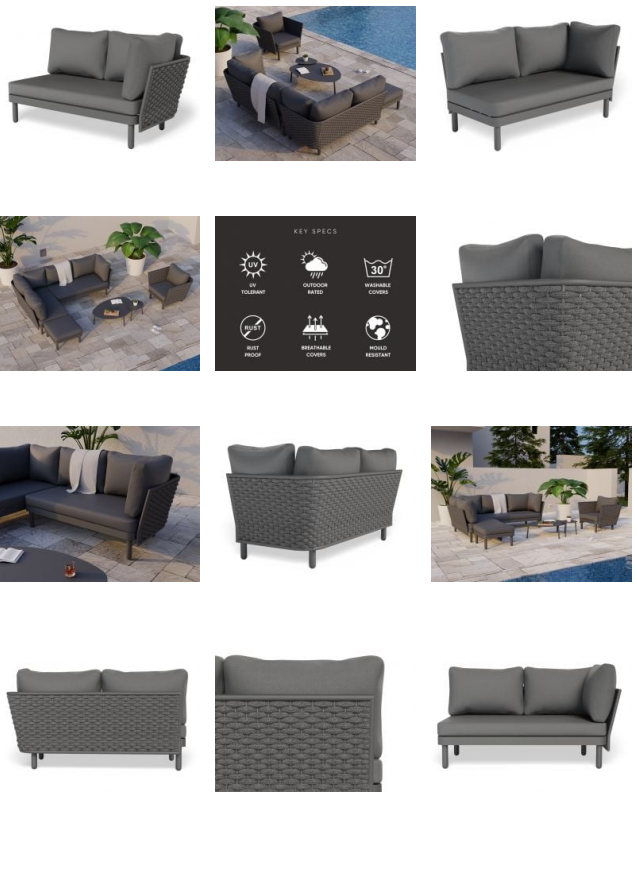

Siano Modular Right Arm 2 Seater - Outdoor - Charcoal - Dark Grey Cushion

Product Specifications

Seat Width:	155cm
Seat Depth:	80cm
Seat Height:	40cm
Arm Height:	69cm
Frame Colour:	Matt Charcoal
Frame Material:	Powdercoated Aluminium
Cushion Material:	Dark Grey Textilene Fabric
Seat Cushion Thickness:	11cm
Back Cushion Height:	46cm
Overall Seat Height:	69cm
Assembly:	None
Manufacturer	Bent Design Studio